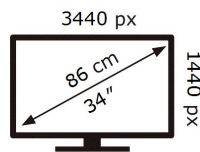

ENERG

SAMSUNG

C34H890WGR

39 kWh/1000h

2019/2013